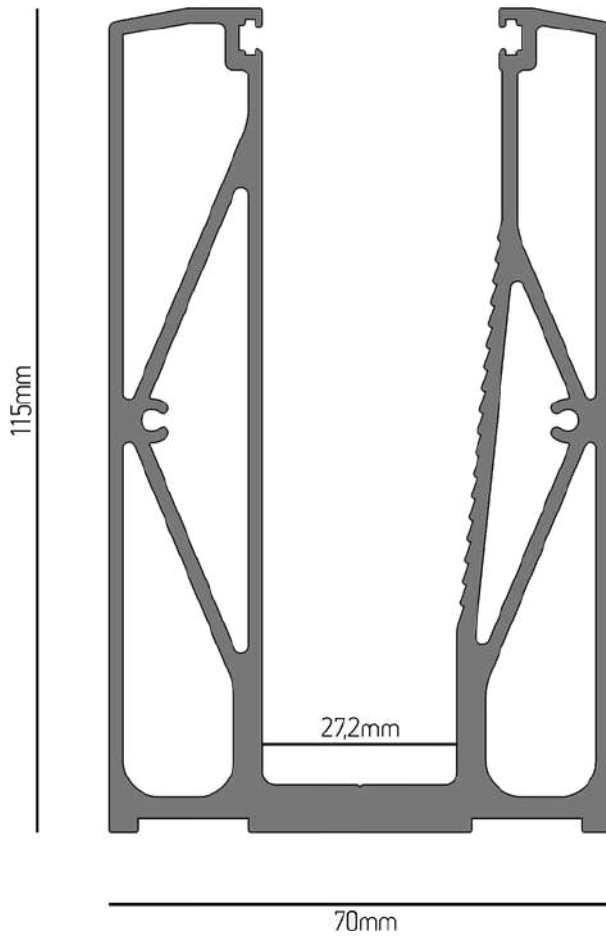

BP-001
4664 gr/m