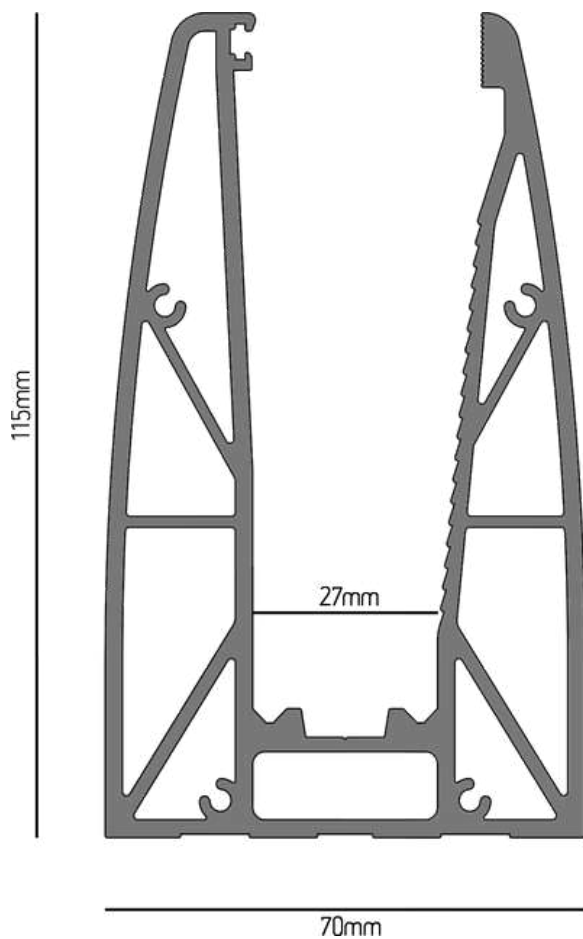

BP-002
4578 gr/m